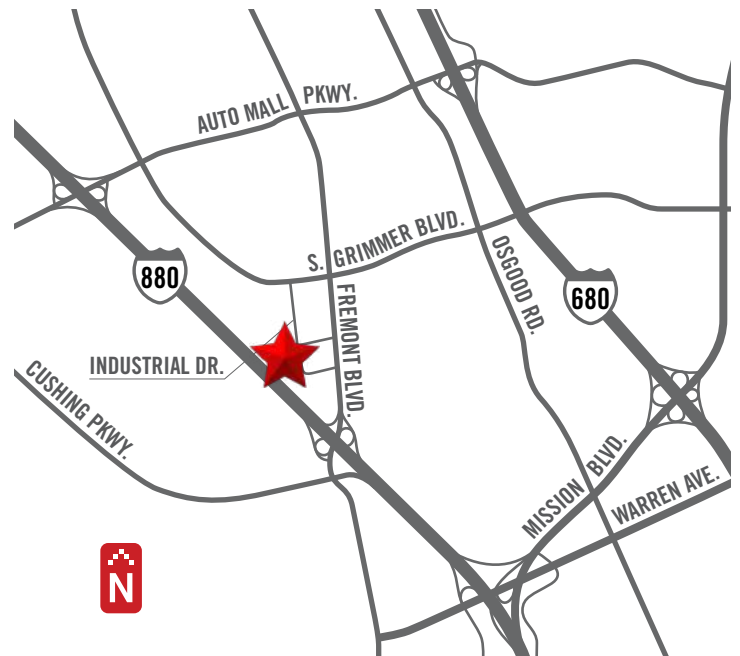

LOCATION MAP

PSBUSINESSPARKS.
psbusinessparks.com

**FOR LEASING
CONTACT**

KEVIN LAZZINI
408.453.9921
KLAZZINI@PSBP.COM